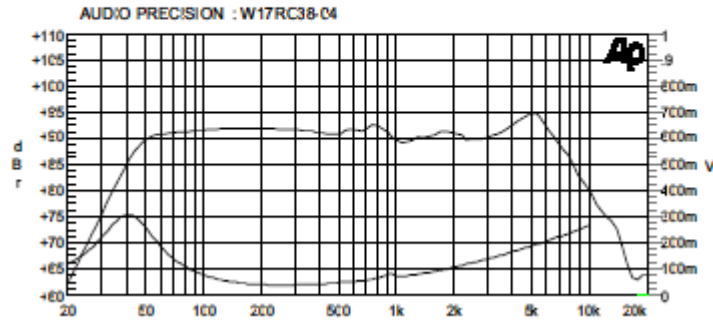

W17RC38-04

Silver Flute

- 6-1/2"
- Wool Cone
- Cast Frame
- 38mm VC Ø
- Rubber Surround
- Vented Pole Piece
- F3 of 75Hz in 0.21 ft³ vented

Znom	4	Ohms	BL	7.31	TM
Sensitivity	91.5	dB	X-max	5	mm
Power	60	watts	Le @ 1kHz	0.53	mH
Fs	37.5	Hz	Frame Ø	167	mm
Qms	1.52		Cutout Ø	147	mm
Qes	0.28		Depth	75	mm
Qts	0.24		Krm	1.370	mΩ
Vas	25.6	Ltrs	Kxm	17.805	mH
Mms	17.4	g	Erm	0.818	
Cms	1036.1	µM/N	Exm	0.599	
Sd	0.0132	M ²	Box Rec.:	6 liters vented 1.5" Ø x 5.5" L	

W17RC38-08

Silver Flute

- 6-1/2"
- Wool Cone
- Cast Frame
- 38mm VC Ø
- Rubber Surround
- Vented Pole Piece
- F3 of 60Hz in 0.42 ft³ vented enclosure

Znom	8	Ohms	BL	8.26	TM
Sensitivity	89	dB	X-max	5	mm
Power	80	watts	Le @ 1kHz	0.94	mH
Fs	40.5	Hz	Frame Ø	167	mm
Qms	1.52		Cutout Ø	147	mm
Qes	0.36		Depth	75	mm
Qts	0.29		Krm	2.001	mΩ
Vas	28.2	Ltrs	Kxm	36.187	mH
Mms	13.57	g	Erm	0.836	
Cms	1140.0	µM/N	Exm	0.582	
Sd	0.0132	M ²	Box Rec.:	12 ltrs, 2" Ø V x 6" L	